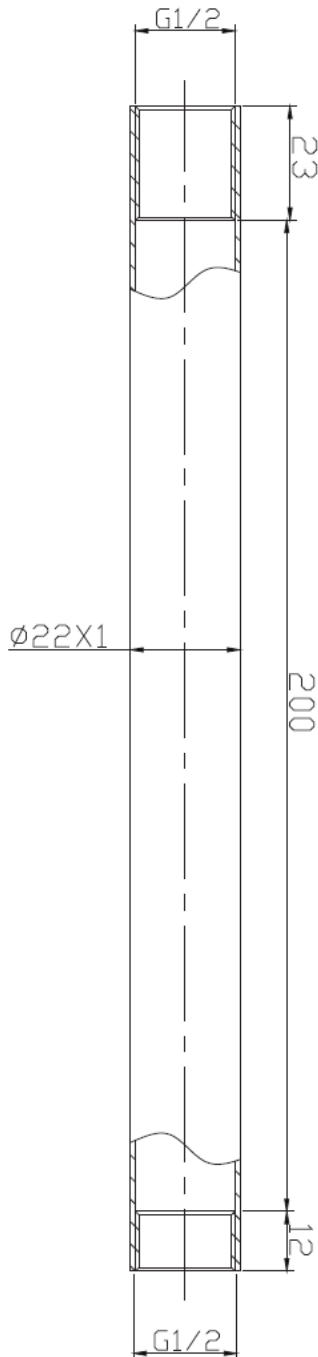

## CEILING RAIN SHOWER ARM ROUND

- Code: G0035
- 200mm Long
- Superior Quality
- DR Brass Construction
- Polished Chrome
- Australian Standard (SAI)
- AS/NZS 3718:2003

SYDNEY

Woollahra

163 Edgecliff Road

Woollahra NSW 2025