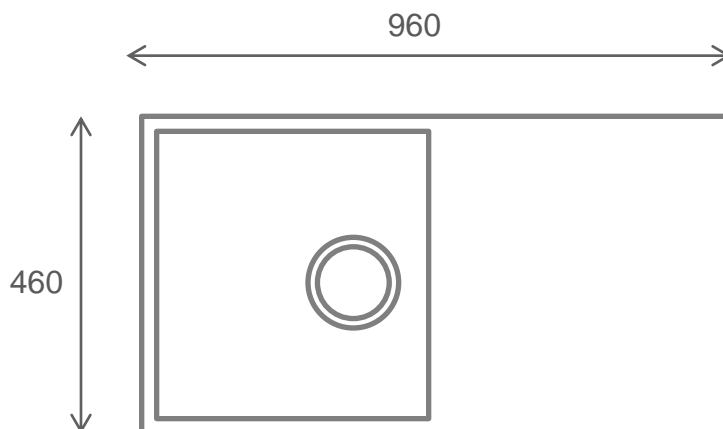

- Code: DUMO 02
- Superior Quality 18/10 Stainless
- Drop In or Under Mount
- Brushed Stainless Steel
- Australian Standard (SAI)
- AS/NZS 3718:2003