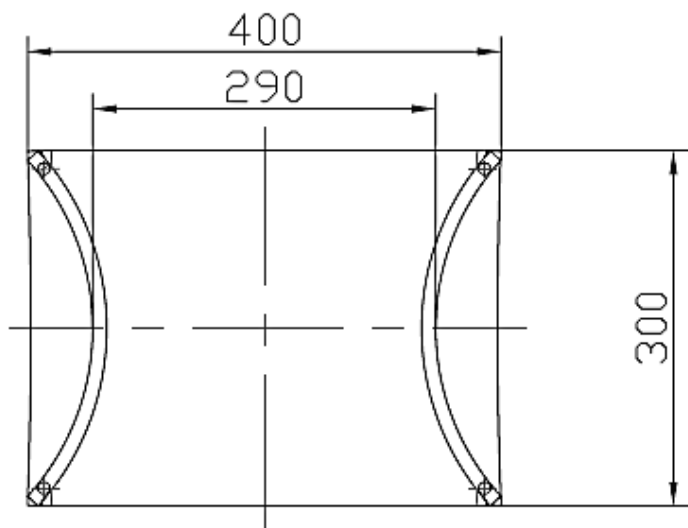

moda

Code: CUUB95M

Material: Isostone - 70% Limestone Composite

Size: W 400 x D 300 x H 430 mm

Warranty: 10 Years

Features:

- Table
- Smooth matt white finish (gloss by custom order)
- Italian Design & Engineering
- Solid Material
- Scratch and Stain resistance
- Repairable Material

RAQUEL

Specifications:

- Crate size:
W 450 x D 350 x H 450 mm
- Gross Weight: 27Kg

ACS
DESIGNER BATHROOMS

1300 898 889

www.acsbathrooms.com.au