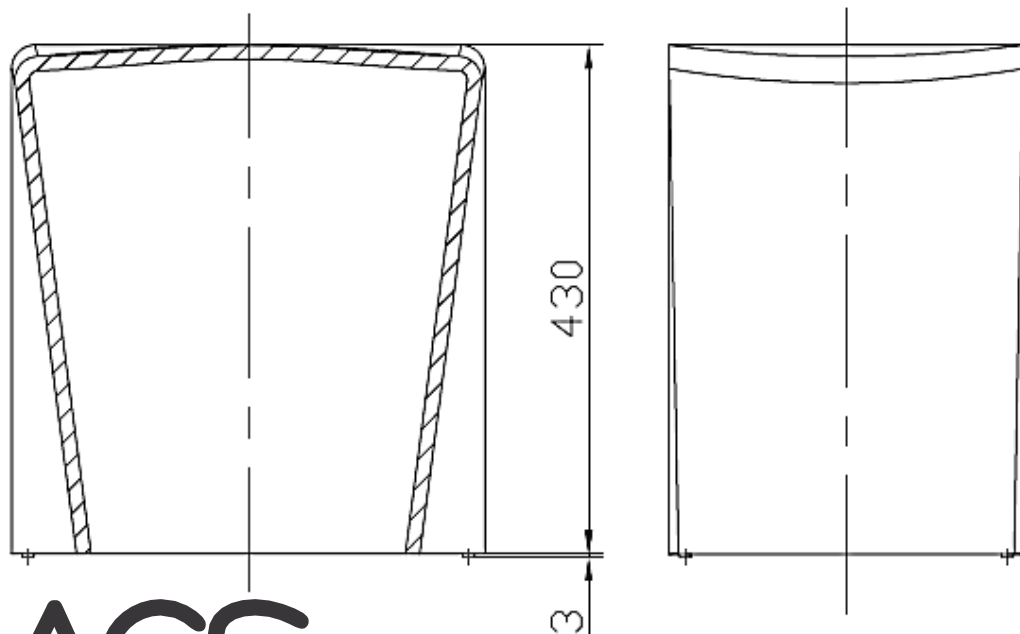

moda

Code: CUUB95M

Material: Isostone - 70% Limestone Composite

Size: W 400 x D 300 x H 430 mm

Warranty: 10 Years

Features:

- Table
- Smooth matt white finish (gloss by custom order)
- Italian Design & Engineering
- Solid Material
- Scratch and Stain resistance
- Repairable Material

RAQUEL

Specifications:

- Crate size:
W 450 x D 350 x H 450 mm
- Gross Weight: 27Kg

ACS
DESIGNER BATHROOMS

1300 898 889

www.acsbathrooms.com.au