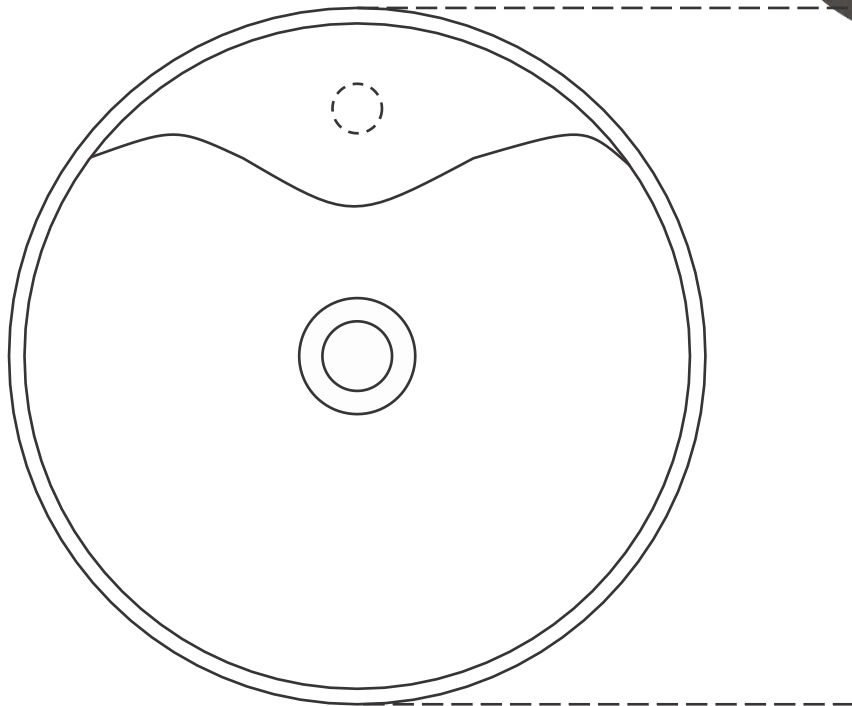

moda

Code: CUUB33M

Material: Isostone - 70% Limestone Composite

Size: W 450 x D 450 x H 145 mm

Warranty: 10 Years

Features:

- Smooth matt white finish (gloss by custom order)
- Italian Design & Engineering
- Solid Material
- Suits 32mm waste (not included)
- Scratch and Stain resistance
- No Tap Hole included - Drillable (SKU: TH1 - Tap Hole drilled by ACS)
- Repairable Material
- Australian Standard (SAI) AS/NZS 3718:2003

KYA

Specifications:

- Crate size: W 450 x D 450 x H 145 mm
- Gross Weight: 15Kg

ACS

DESIGNER BATHROOMS

1300 898 889

www.acsbathrooms.com.au