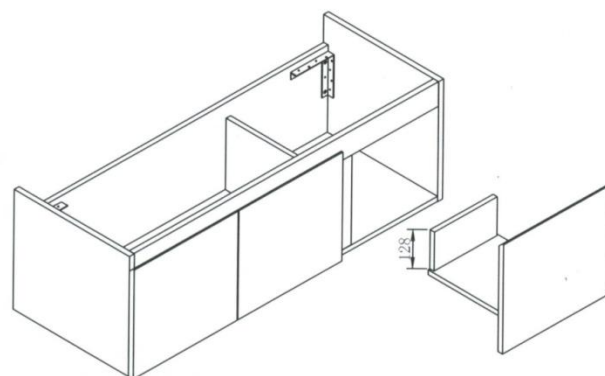

CUBE SERIES Solid Surface

- Product Code – CSWH-04
- W 1200x D 465x H 410mm
- Floating Wall Hung Vanity.
- Soft Close Metal Drawer & Doors.
- “U” Shape Metal Cutout
- New Soft Grey Interior Colour.
- Cast Stone Top Integrated Basin