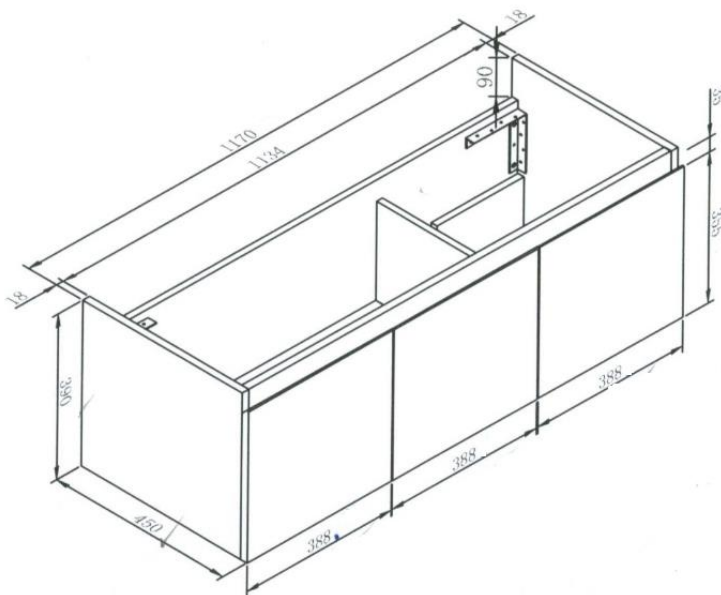

CUBE SERIES Solid Surface

- Product Code – CSWH-04
- W 1200x D 465x H 410mm
- Floating Wall Hung Vanity.
- Soft Close Metal Drawer & Doors.
- “U” Shape Metal Cutout
- New Soft Grey Interior Colour.
- Cast Stone Top Integrated Basin