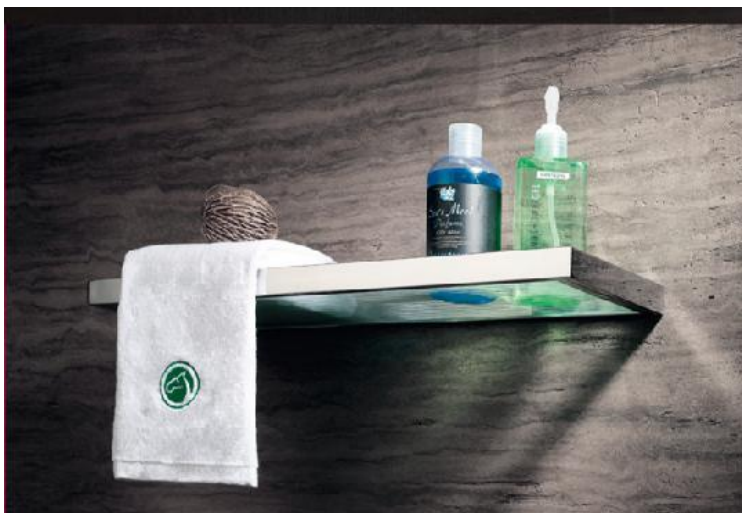

The last bastion of privacy, a space of peace and tranquillity, your Bathroom
Enjoy the look and feel of our European Bathroom fittings and fixtures.
Designed and made to the highest International and Australian standards.

HAYTA SHELF HOLDER W/ GLASS POLISHED

- Superior Quality
- Italian design
- Stainless steel

SYDNEY
Woollahra
163 Edgecliff Road
Woollahra NSW 2025
T 02 9386 9809

Chatswood
Unit 36/28 Barcoo Street
Chatswood NSW 2067
T 02 9882 2044

MELBOURNE
Richmond
229 Swan Street
Richmond VIC 3121
T 03 9428 9996