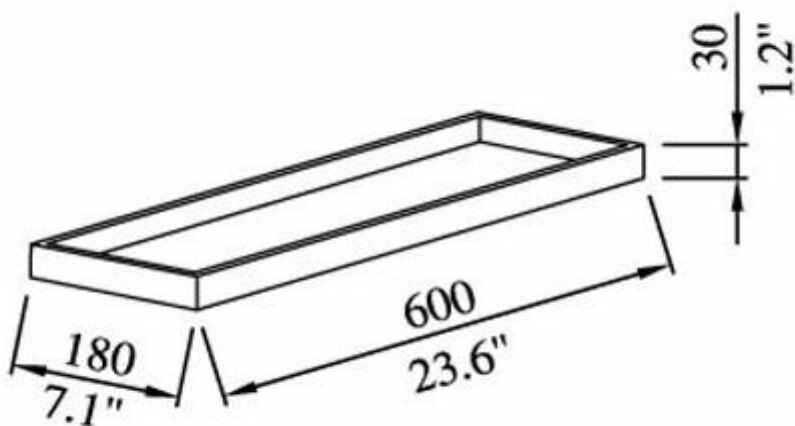

### HAYTA SHELF HOLDER W/ GLASS POLISHED

- Superior Quality
- Italian design
- Stainless steel

SYDNEY  
Woollahra  
163 Edgecliff Road  
Woollahra NSW 2025  
T 02 9386 9809

Chatswood  
Unit 36/28 Barcoo Street  
Chatswood NSW 2067  
T 02 9882 2044