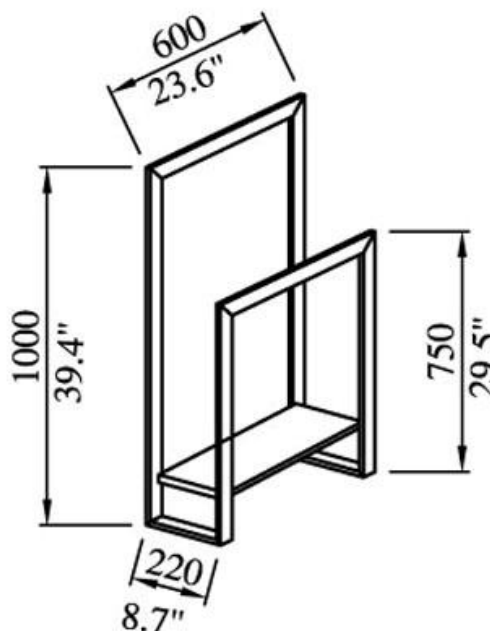

HAYTA FLOOR STAND TOWEL RACK POLISHED

SYDNEY
Woollahra
163 Edgecliff Road
Woollahra NSW 2025
T 02 9386 9809

Chatswood
Unit 36/28 Barcoo Street
Chatswood NSW 2067
T 02 9882 2044

MELBOURNE
Richmond
229 Swan Street
Richmond VIC 3121
T 03 9428 9996