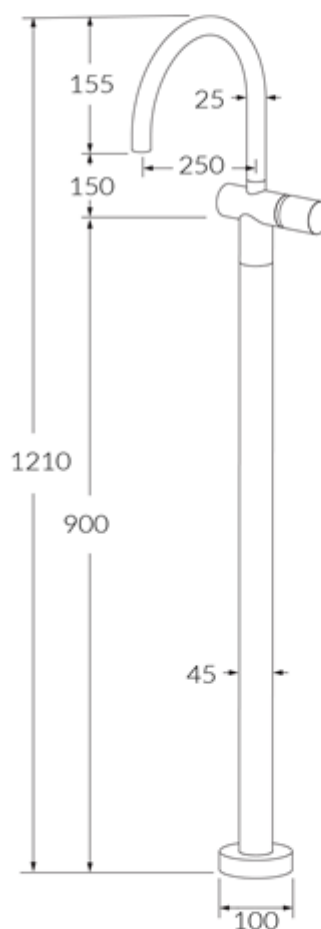

S U S S E X

Circa

INFORMATION SHEET

Circa Floormount Mixer

Product code: CIR-20

ACS

1300 898 889

www.acsbathrooms.com.au