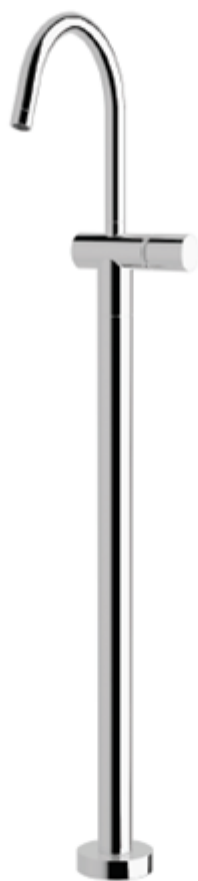

S U S S E X

Circa

INFORMATION SHEET

Circa Floormount Mixer

Product code: CIR-20

ACS

1300 898 889

www.acsbathrooms.com.au