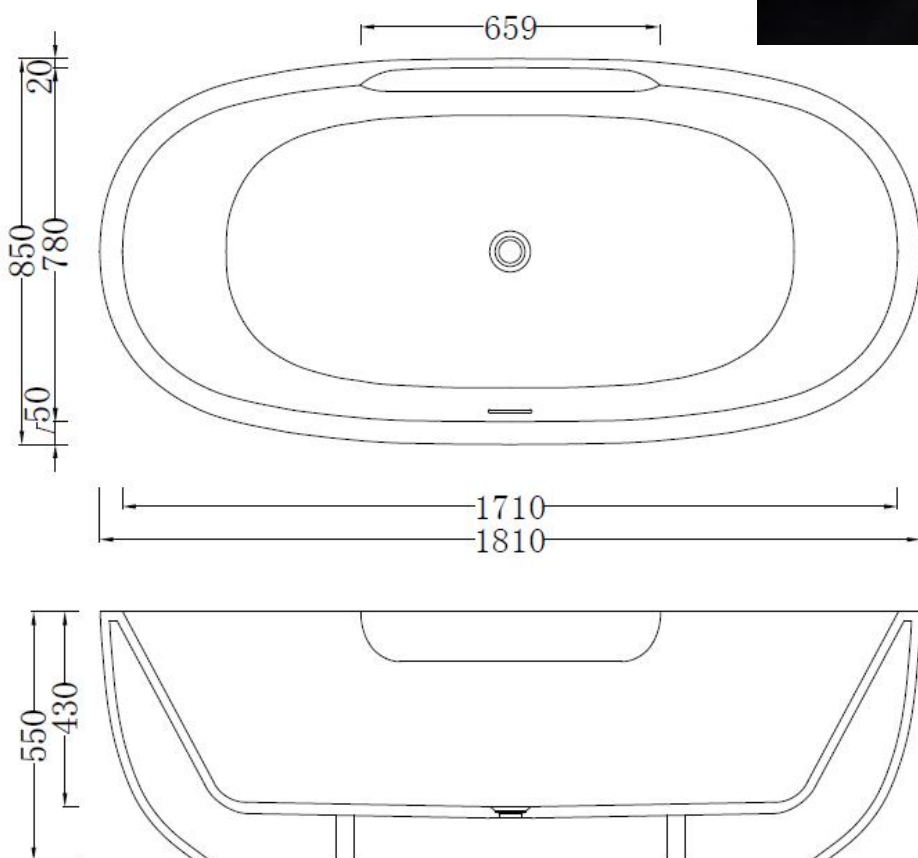

## Code: B-193

**Material:** Isostone - 70% Limestone Composite

**Size:** W 1810 x D 850 x H 550 mm

**Warranty:** 10 Years

### Specifications:

- Crate size:  
W 1940 x D 980 x H 760 mm
- Gross Weight: 230Kg

WaterMark  
LIC: WMKA00381  
SAI GLOBAL

Australian  
Standard