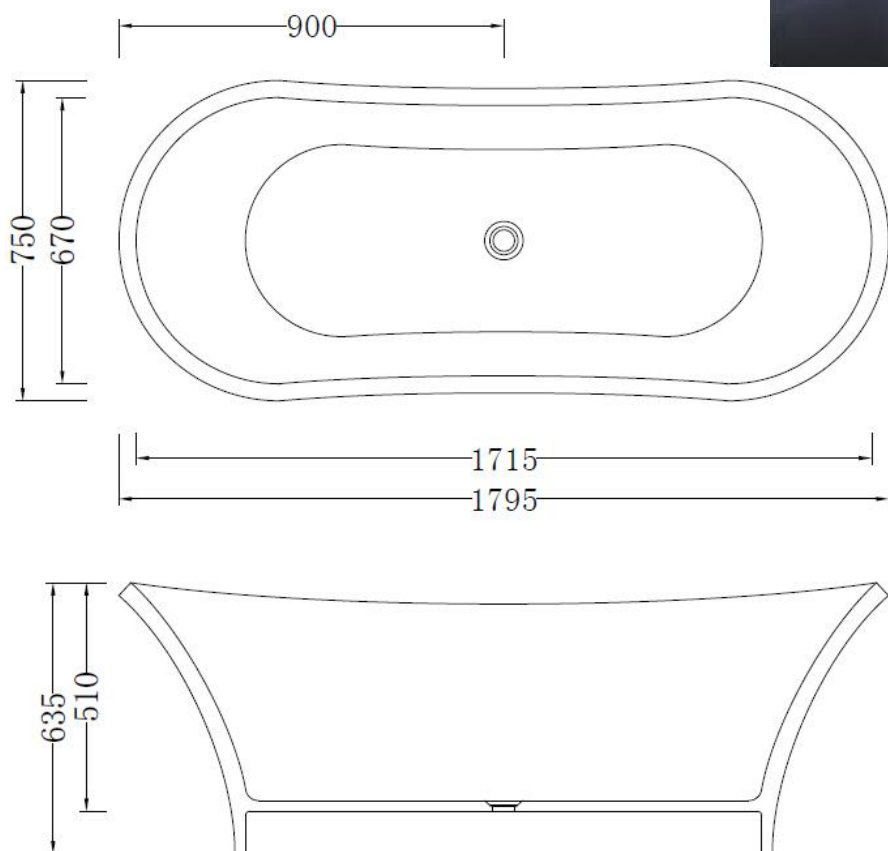

moda

Code: B-191

Material: Isostone - 70% Limestone Composite

Size: W 1795 x D 750 x H 635 mm

Warranty: 10 Years

Features:

- Freestanding Bath
- Smooth matt white finish (gloss by custom order)
- Italian Design & Engineering
- Solid Material (**All White only**)
- Suits 40mm waste
- Scratch and Stain resistance
- Repairable Material
- Australian Standard (SAI)
AS/NZS 3718:2003

VICTORIA

Specifications:

- Crate size:
W 1925 x D 880 x H 845 mm
- Gross Weight: 261Kg

ACS

DESIGNER BATHROOMS

1300 898 889

www.acsbathrooms.com.au