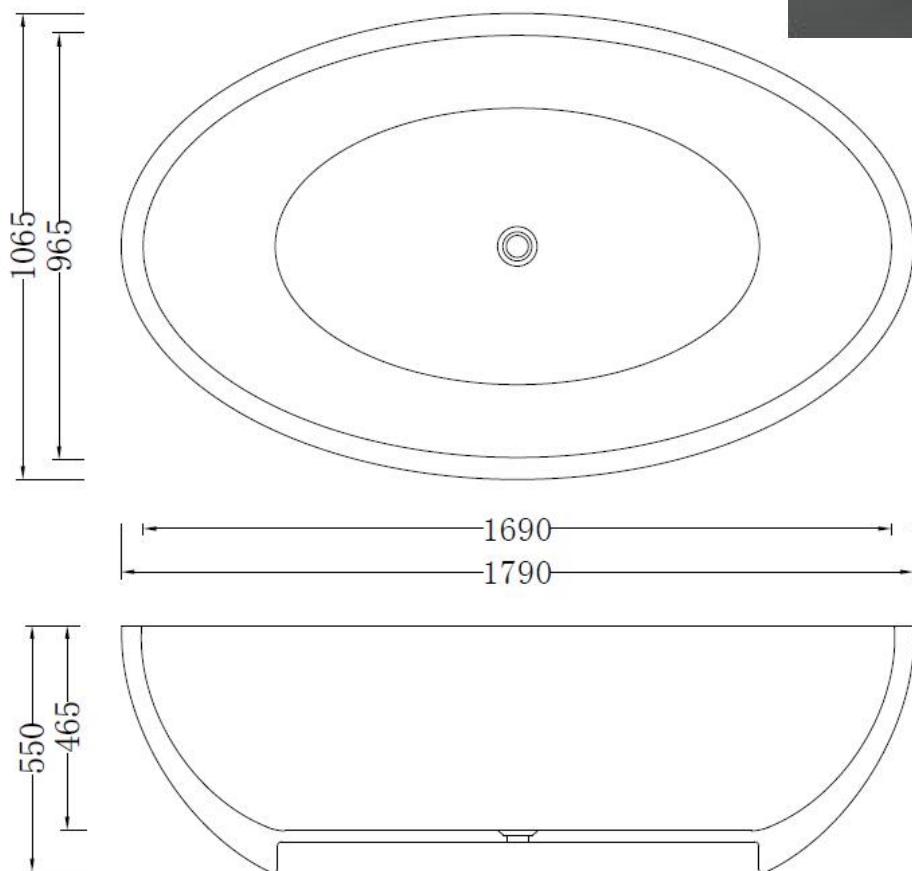

moda

Code: B-184a

Material: Isostone - 70% Limestone Composite
Size: W 1790 x D 1065 x H 550 mm, 50mm Thick
Warranty: 10 Years

Features:

- Freestanding Bath
- Smooth matt white finish (gloss by custom order)
- Italian Design & Engineering
- Solid Material
- Suits 40mm waste
- Scratch and Stain resistance
- Repairable Material
- Australian Standard (SAI)
AS/NZS 3718:2003

NOOR

Specifications:

- Crate size:
W 1920 x D 1195 x H 760 mm
- Gross Weight: 233Kg

WaterMark
LIC: WMKA00381
SAI GLOBAL

ACS

DESIGNER BATHROOMS

1300 898 889

www.acsbathrooms.com.au