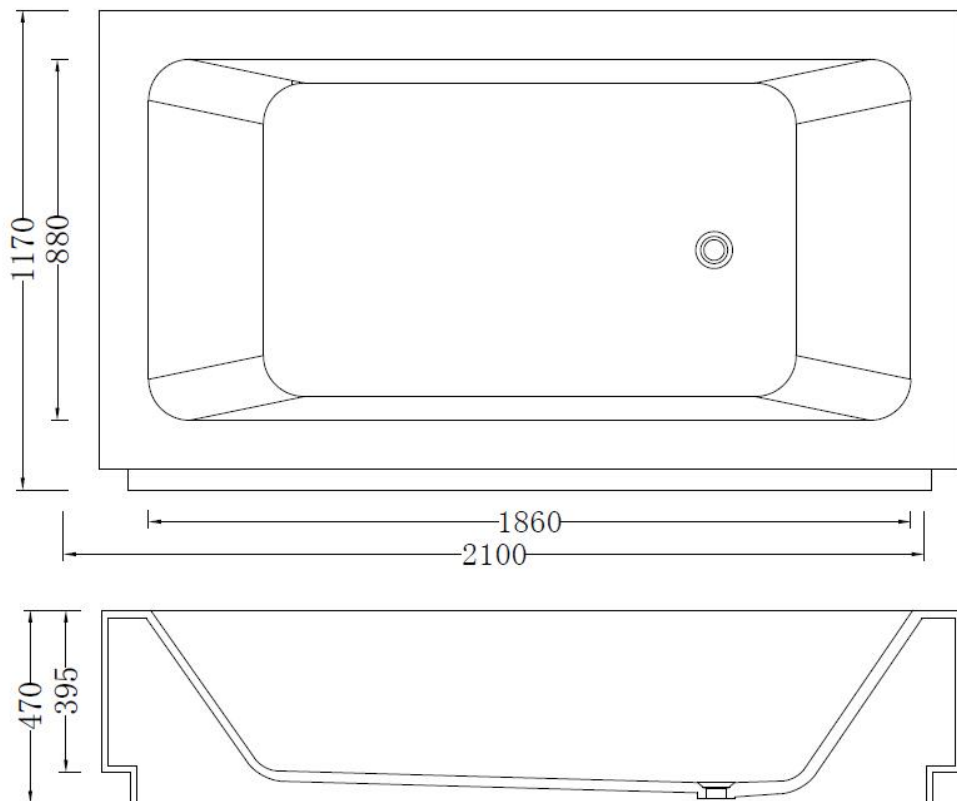

## Code: B-177b

**Material:** Isostone - 70% Limestone Composite

**Size:** W 2100 x D 1170 x H 470 mm

**Warranty:** 10 Years

### Specifications:

- Crate size:  
W 2230 x D 1300 x H 680 mm
- Gross Weight: 260Kg

WaterMark  
LIC. WMKA00381  
SAI GLOBAL

Australian  
Standard