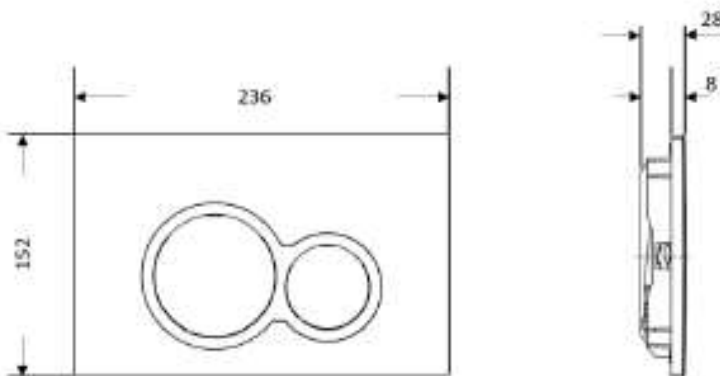

ACS

1300 898 889

www.acsbathrooms.com.au