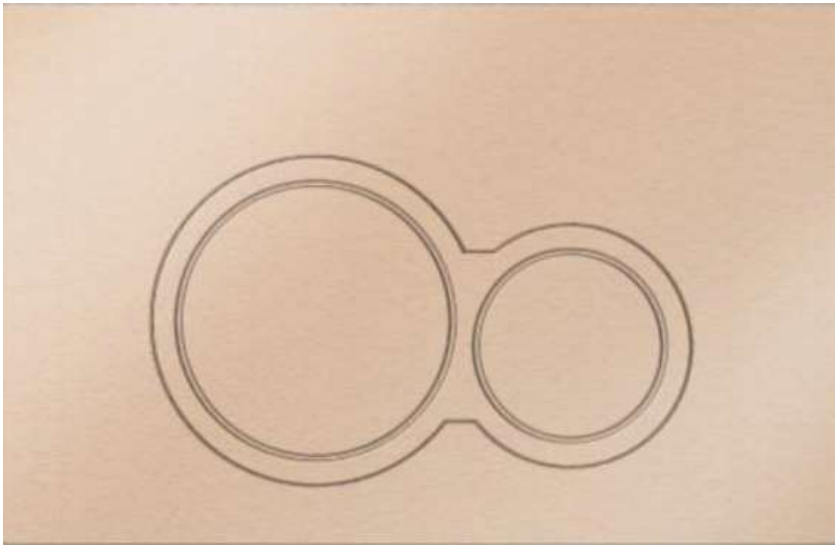

TOTO

Product Code: AXT-04h

AXENT Cistern Button Brass

Size:

236W x 152H x 8D mm

Material:

ABS

Actuation Type:

Mechanical

Matching In-Wall Cistern:

AXT-01

AXENT In-wall Cistern w/o Frame

AXT-02

AXENT In-wall Cistern with Frame

AXT-03

AXENT In-wall Cistern w/o Frame

Low-level, Front/Top Press