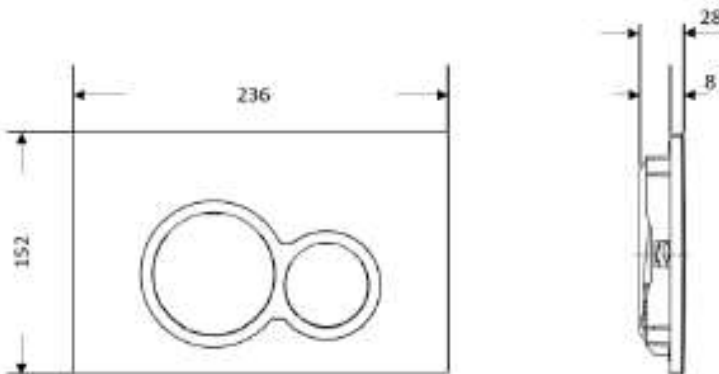

ACS

1300 898 889

www.acsbathrooms.com.au