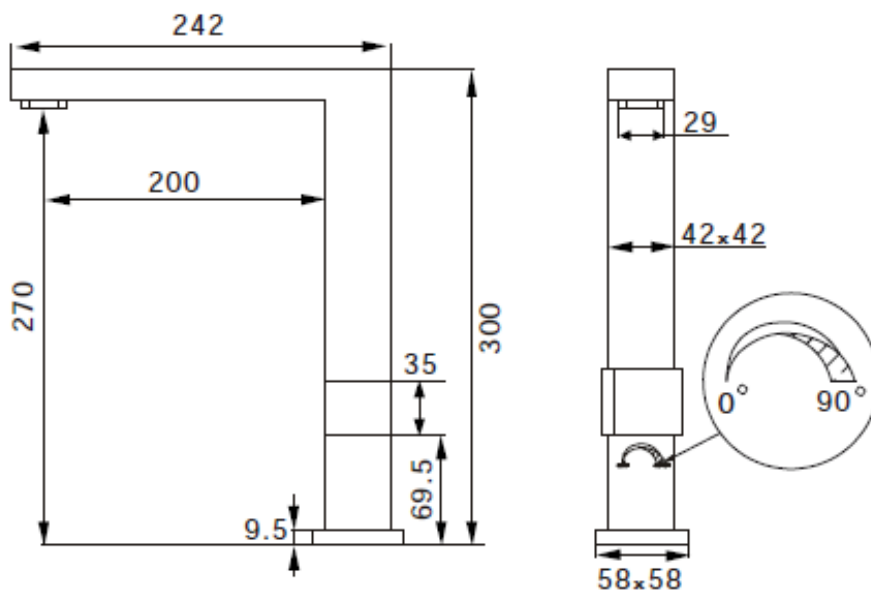

The last bastion of privacy, a space of peace and tranquillity, your Bathroom
Enjoy the look and feel of our European Bathroom fittings and fixtures.
Designed and made to the highest International and Australian standards.

SYDNEY

Woollahra

163 Edgecliff Road

Woollahra NSW 2025

T 02 9386 9809

Chatswood

Unit 36/28 Barcoo Street

Chatswood NSW 2067

T 02 9882 2044

MELBOURNE

Richmond

229 Swan Street

Richmond VIC 3121

T 03 9428 9996

- Code: ARTO-19
- Modern Square Profile with concealed control.
- Superior Quality
- Stainless Steel Construction
- Brushed Finish
- 5 Star WELS Rating
- Australian Standard (SAI)
- AS/NZS 3718:2003

www.acsbathrooms.com.au