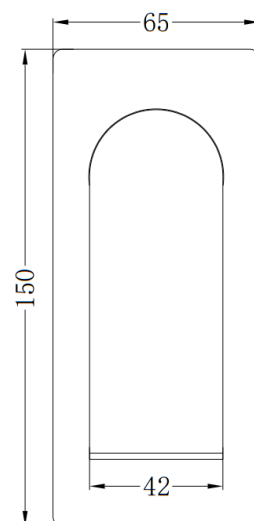

Chatswood NSW 2067

T 02 9882 2044

MELBOURNE

Richmond

229 Swan Street

Richmond VIC 3121

T 03 9428 9996

- Code: ARQ-05
- Superior European Design
- Quality DR Brass Construction
- Polished Chrome
- WELS not required
- Australian Standard (SAI)
- AS/NZS 3718:2003
- 35mm ceramic disc cartridge can be adjusted to reduce water temperature and flow control settings, saving energy
- Metal wall plate construction for longevity
- Incorporates brass lugs for ease of mounting
- Body inlets – 1/2 BSP female
- Suitable for mains pressure installation