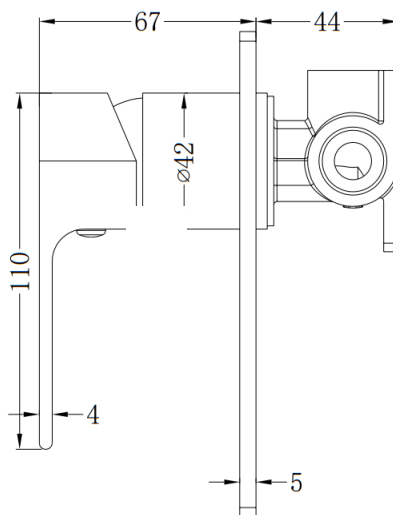

Chatswood NSW 2067

T 02 9882 2044

MELBOURNE

Richmond

229 Swan Street

Richmond VIC 3121

T 03 9428 9996

- Code: ARQ-05
- Superior European Design
- Quality DR Brass Construction
- Polished Chrome
- WELS not required
- Australian Standard (SAI)
- AS/NZS 3718:2003
- 35mm ceramic disc cartridge can be adjusted to reduce water temperature and flow control settings, saving energy
- Metal wall plate construction for longevity
- Incorporates brass lugs for ease of mounting
- Body inlets – 1/2 BSP female
- Suitable for mains pressure installation