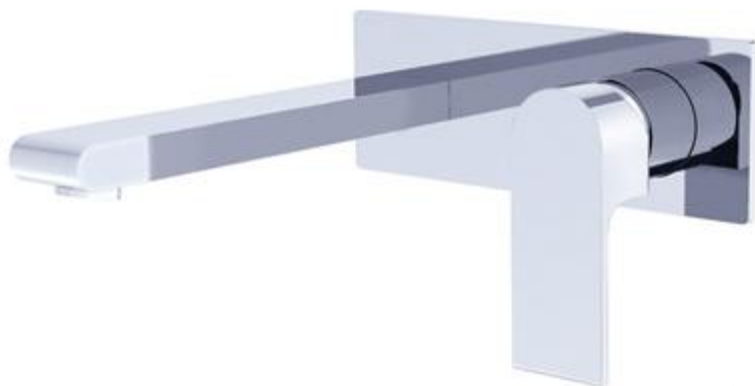

The last bastion of privacy, a space of peace and tranquillity, your Bathroom
Enjoy the look and feel of our European Bathroom fittings and fixtures.
Designed and made to the highest International and Australian standards.

Chatswood NSW 2067

T 02 9882 2044

MELBOURNE

Richmond

229 Swan Street

Richmond VIC 3121

T 03 9428 9996

- Code: ARQ-03
- Superior European Design
- Quality DR Brass Construction
- Polished Chrome
- WELS Approved 5 Star 5L/Min
- Australian Standard (SAI)
- AS/NZS 3718:2003
- 35mm ceramic disc cartridge can be adjusted to reduce water temperature and flow control settings, saving energy
- Solid brass construction for longevity
- Solid easy to grip modular handle
- NEOPERL aerator with slim stream flow director
- Twin-stud mounting for secure basin installation
- Stainless steel flexible hoses – 1/2 BSP female
- Suitable for mains pressure installation