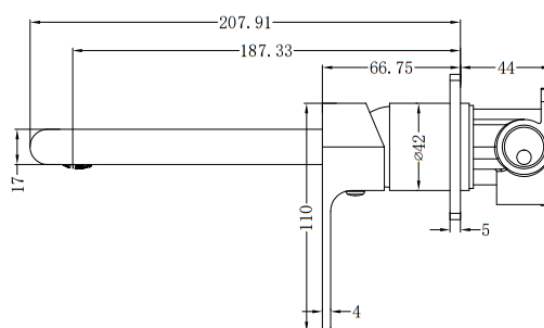

Chatswood NSW 2067

T 02 9882 2044

MELBOURNE

Richmond

229 Swan Street

Richmond VIC 3121

T 03 9428 9996

- Code: ARQ-03
- Superior European Design
- Quality DR Brass Construction
- Polished Chrome
- WELS Approved 5 Star 5L/Min
- Australian Standard (SAI)
- AS/NZS 3718:2003
- 35mm ceramic disc cartridge can be adjusted to reduce water temperature and flow control settings, saving energy
- Solid brass construction for longevity
- Solid easy to grip modular handle
- NEOPERL aerator with slim stream flow director
- Twin-stud mounting for secure basin installation
- Stainless steel flexible hoses – 1/2 BSP female
- Suitable for mains pressure installation