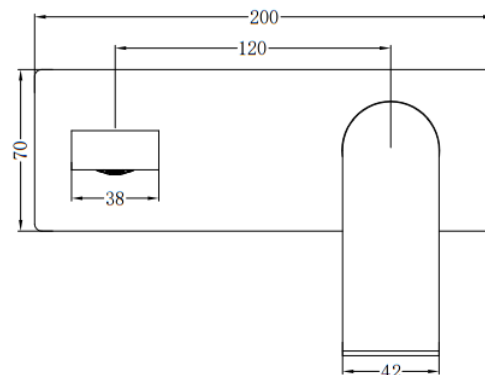

Chatswood NSW 2067

T 02 9882 2044

MELBOURNE

Richmond

229 Swan Street

Richmond VIC 3121

T 03 9428 9996

- Code: ARQ-03
- Superior European Design
- Quality DR Brass Construction
- Polished Chrome
- WELS Approved 5 Star 5L/Min
- Australian Standard (SAI)
- AS/NZS 3718:2003
- 35mm ceramic disc cartridge can be adjusted to reduce water temperature and flow control settings, saving energy
- Solid brass construction for longevity
- Solid easy to grip modular handle
- NEOPERL aerator with slim stream flow director
- Twin-stud mounting for secure basin installation
- Stainless steel flexible hoses – 1/2 BSP female
- Suitable for mains pressure installation