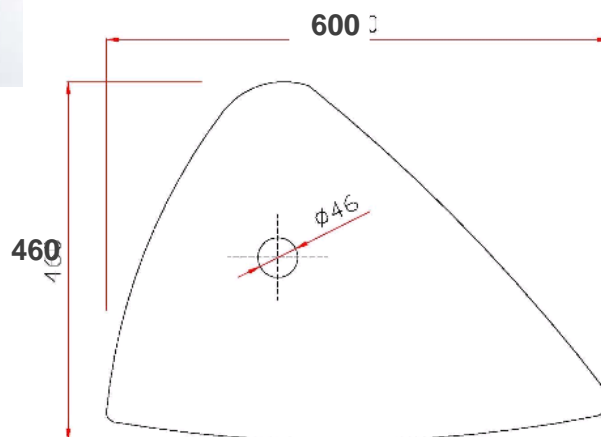

SYDNEY

Woollahra

163 Edgecliff Road

Woollahra NSW 2025

T 02 9386 9809

Chatswood

Unit 36/28 Barcoo Street

Chatswood NSW 2067

T 02 9882 2044

MELBOURNE

Richmond

229 Swan Street

Richmond VIC 3121

T 03 9428 9996