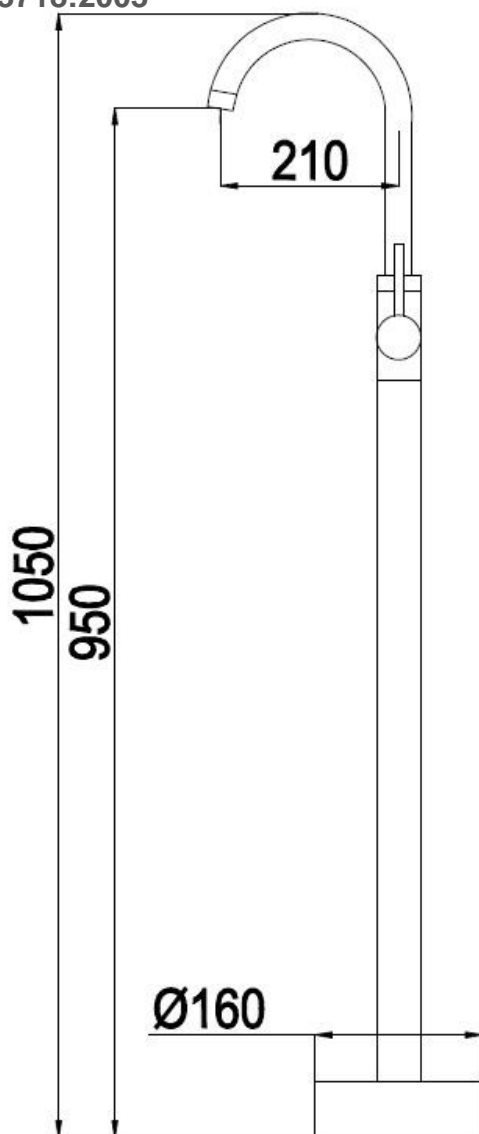

- CODE: A-B902
- Freestanding Bath Filler
- Gooseneck spout with Mixer
- Australian Standard (SAI)
- AS/NZS 3718:2003

SYDNEY

Woollahra

163 Edgecliff Road

Woollahra NSW 2025

T 02 9386 9809

Chatswood

Unit 36/28 Barcoo Street

Chatswood NSW 2067

T 02 9882 2044

MELBOURNE

Richmond

229 Swan Street

Richmond VIC 3121

T 03 9428 9996

Underfloor Installation block