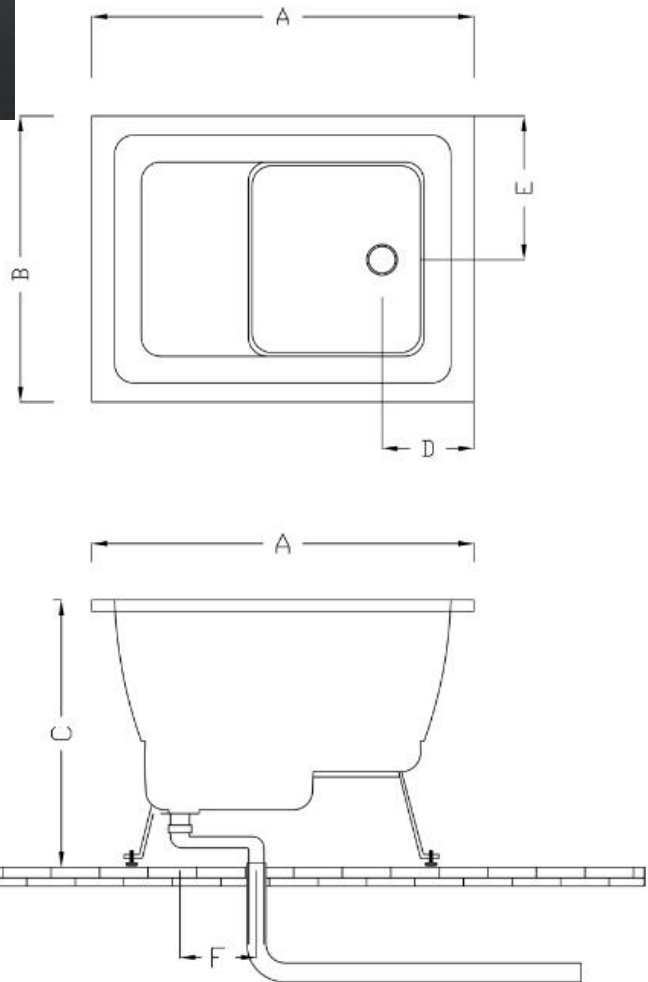

## BREVE CONCEALED ACRYLIC BATH

**Our Beautiful Concealed Bath Series are constructed of 8mm thick reinforced acrylic are non slip and smooth to the touch.**

**SYDNEY**  
 Woollahra  
 163 Edgecliff Road  
 Woollahra NSW 2025  
 T 02 9386 9809

Chatswood  
 Unit 36/28 Barcoo Street  
 Chatswood NSW 2067  
 T 02 9882 2044

**MELBOURNE**  
 Richmond  
 229 Swan Street  
 Richmond VIC 3121  
 T 03 9428 9996

- Code: A-810
- 8mm Acrylic reinforced with fibreglass
- 10yr Warranty
- Smooth gloss white finish
- Non Slip
- Polished chrome popup waste
- Overflow kit installed
- Adjustable galvanised metal legs for levelling
- 1mtr 40mm Flexible waste hose for easy installation
- Galvanised supporting under carriage
- Net Weight Kgs – See table
- Australian Standard (SAI)
- AS/NZS 3718:2003

Model	A-810					
	A	B	C	D	E	F
	1000	750	700	375	240	200

**Weight**  
 25kg