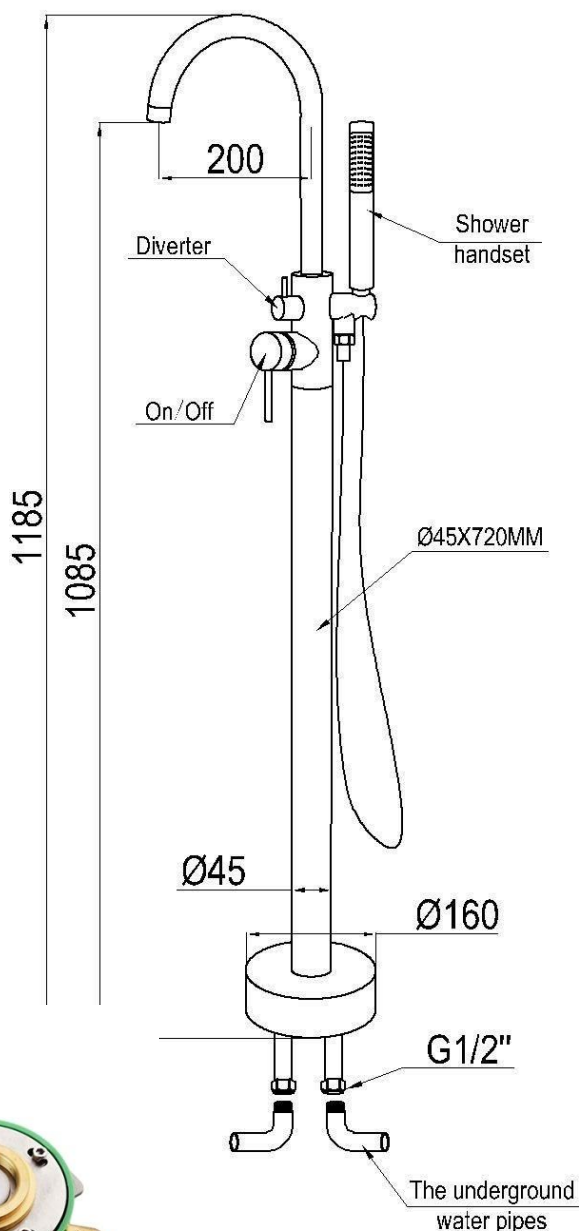

The last bastion of privacy, a space of peace and tranquillity, your Bathroom
Enjoy the look and feel of our European Bathroom fittings and fixtures.
Designed and made to the highest International and Australian standards.

- **CODE: A-101DMB**
- **Freestanding Bath Filler**
- **Gooseneck spout with Mixer and Hand Shower**
- **Australian Standard (SAI)**
- **AS/NZS 3718:2003**
- **Shower handset – WELS 3 Star Rating 9L/Min**
- **WELS Licence Number: 1281**
- **WELS Registration No: S06926**

SYDNEY

Woollahra

163 Edgecliff Road

Woollahra NSW 2025

T 02 9386 9809

Crows Nest

113A Willoughby Road

Crows Nest NSW 2065

T 02 9460 6111

MELBOURNE

Richmond

229 Swan Street

Richmond VIC 3121

T 03 9428 9996

QUEENSLAND

Fortitude Valley

Shop 2, 826 Ann Street

Fortitude Valley QLD 4006

T 07 3852 6363

Underfloor Installation block