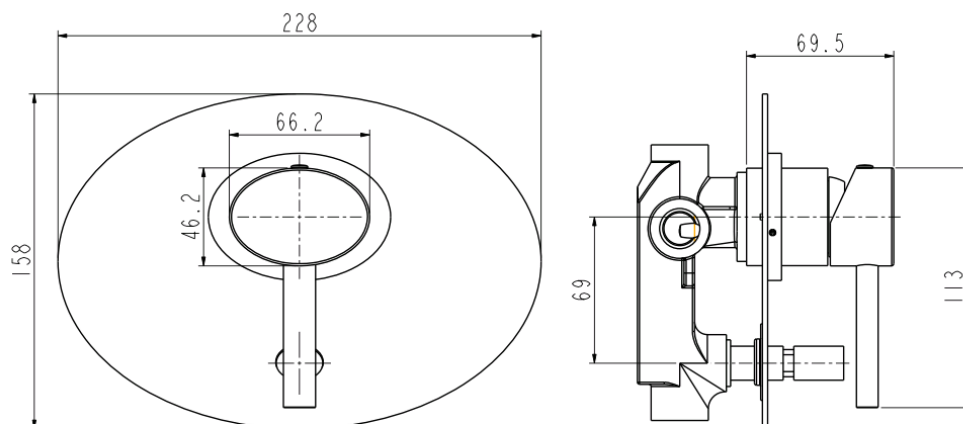

## 10S OVALE WALL MIXER DIVERTER

- Code: 3347 9187 10S
- Superior Quality
- DR Brass Construction
- Polished Chrome
- Australian Standard (SAI)
- AS/NZS 3718:2003