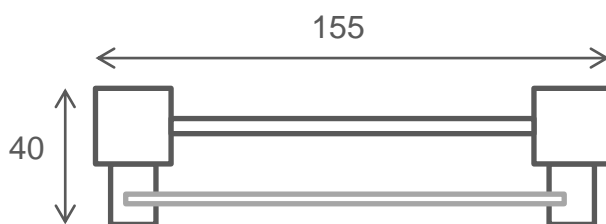

The last bastion of privacy, a space of peace and tranquillity, your Bathroom
Enjoy the look and feel of our European Bathroom fittings and fixtures.
Designed and made to the highest International and Australian standards.

architetto
Designer Hardware

SQUARE SERIES

CODE: 1115

Stainless Steel & Glass Soap Dish

Available in Satin/Brushed Finish - 1115

Available in Polished Finish – 1115P

SYDNEY

Woollahra

163 Edgecliff Road

Woollahra NSW 2025

T 02 9386 9809

Chatswood

Unit 36/28 Barcoo Street

Chatswood NSW 2067

T 02 9882 2044

MELBOURNE

Richmond

229 Swan Street

Richmond VIC 3121

T 03 9428 9996

FRONT VIEW