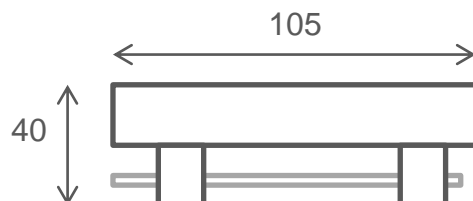

The last bastion of privacy, a space of peace and tranquillity, your Bathroom
Enjoy the look and feel of our European Bathroom fittings and fixtures.
Designed and made to the highest International and Australian standards.

architetto
Designer Hardware

SQUARE SERIES

CODE: 1115

Stainless Steel & Glass Soap Dish

Available in Satin/Brushed Finish - 1115

Available in Polished Finish – 1115P

SYDNEY

Woollahra

163 Edgecliff Road

Woollahra NSW 2025

T 02 9386 9809

Chatswood

Unit 36/28 Barcoo Street

Chatswood NSW 2067

T 02 9882 2044

MELBOURNE

Richmond

229 Swan Street

Richmond VIC 3121

T 03 9428 9996

SIDE VIEW