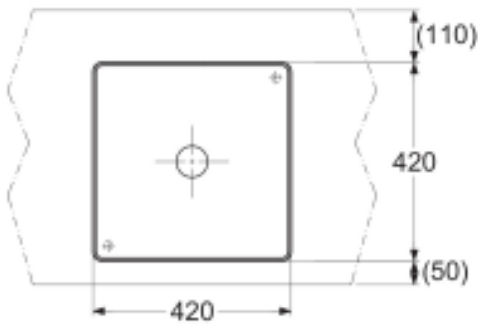

Basin

Features:

- Squarish, sleek and stylish design console lavatory

Specifications:

Material:Ceramic

Size:420W x 420D x 125H
mm

Colors:White