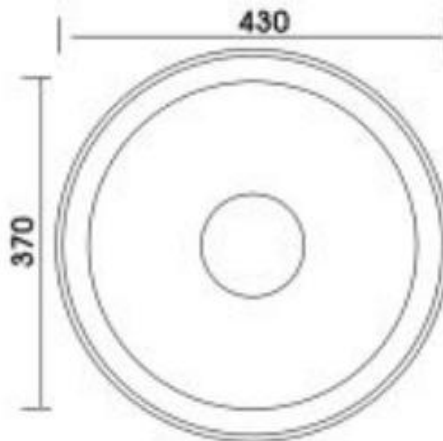

SINGLE UNDERMOUNT SINK - ROUND
SIZE: 430 DIA X 170D mm

L45L (∅430×170mm)

- Code: SUR-01
- Superior Quality Stainless Steel
- Under Mount - Round
- Brushed Stainless Steel
- Australian Standard (SAI)
- AS/NZS 3718:2003