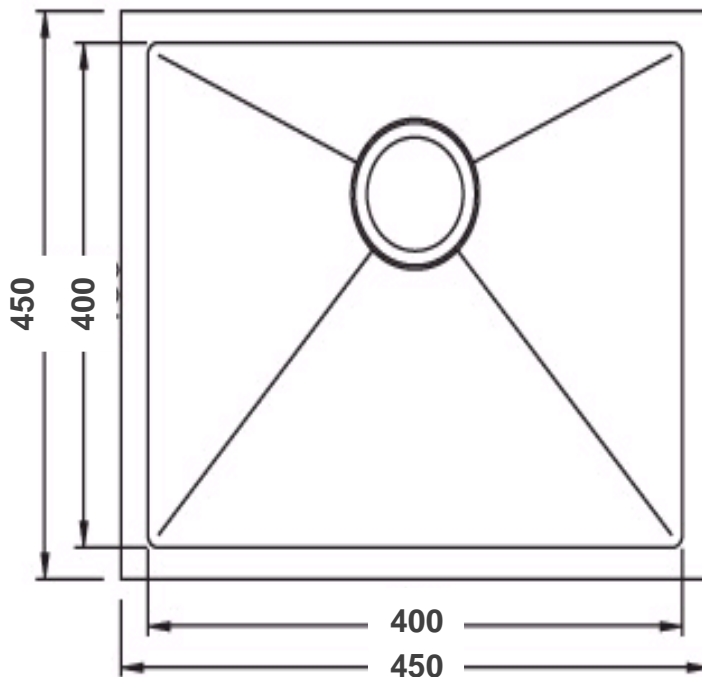

SINGLE STAINLESS STEEL SINK

- **Code: SUMO-08**
- **450W x 450W x 200D**
- **Superior Quality 18/10 Stainless**
- **Drop In or Under Mount**
- **Brushed Stainless Steel**
- **Australian Standard (SAI)**
- **AS/NZS 3718:2003**