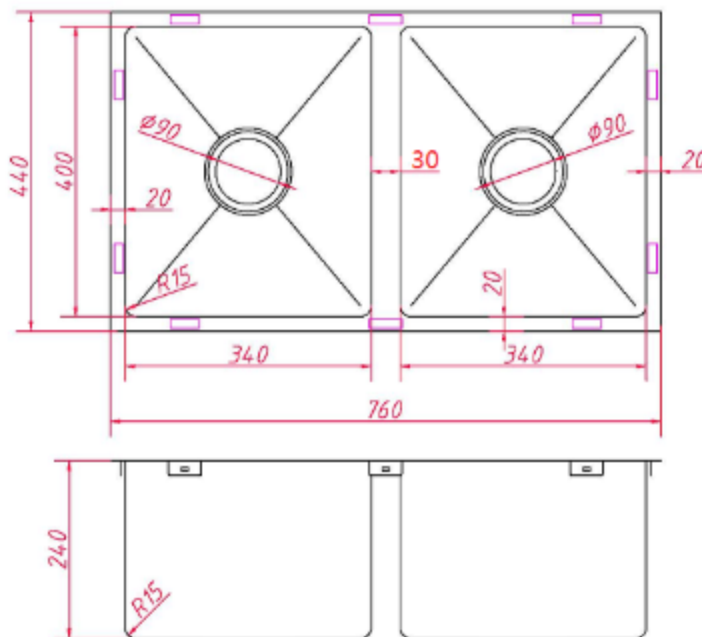

architetto
Designer Hardware

STAINLESS STEEL SINK

SUMO-02 DOUBLE SINK

- Drop In or Under Mount
- Matt Finish
- Square or Radius internal Detail
- Waste Kit Included
- Australian Standard (SAI)
- AS/NZS 3718:2003