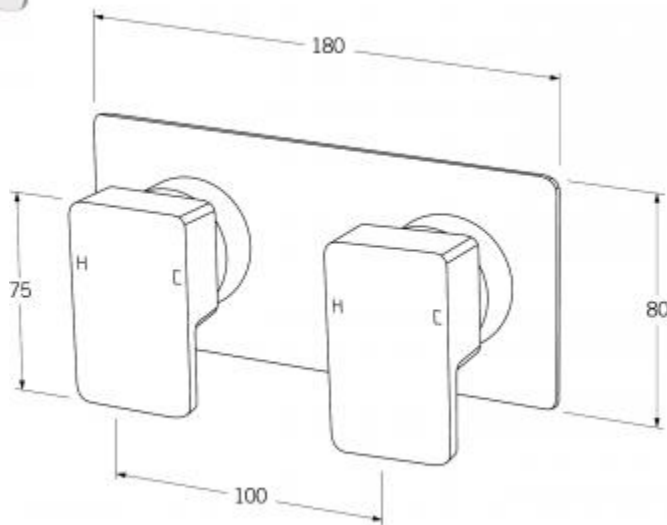

- Code: SUB-20
- Superior Quality Australian Made
- Various Finishes
- 15 Year Warranty