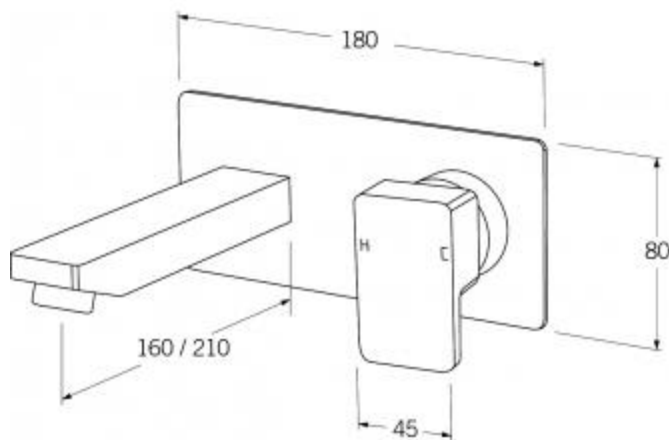

The last bastion of privacy, a space of peace and tranquillity, your Bathroom
Enjoy the look and feel of our European Bathroom fittings and fixtures.
Designed and made to the highest International and Australian standards.

Suba by Sussex

SUSSEX TAPS | AUSTRALIAN MADE. WORLD CLASS.

SYDNEY
Woollahra
163 Edgecliff Road
Woollahra NSW 2025
T 02 9386 9809

Crows Nest
133A Willoughby Rd
Crows Nest NSW 2065
T 02 9460 6111

MELBOURNE
Richmond
229 Swan Street
Richmond VIC 3121
T 03 9428 9996

- Code: SUB-17
- Superior Quality Australian Made
- Available in 160mm & 210mm Outlets
- Available in Left & Right Hand
- 6 Star WELS Rating
- Various Finishes
- 15 Year Warranty