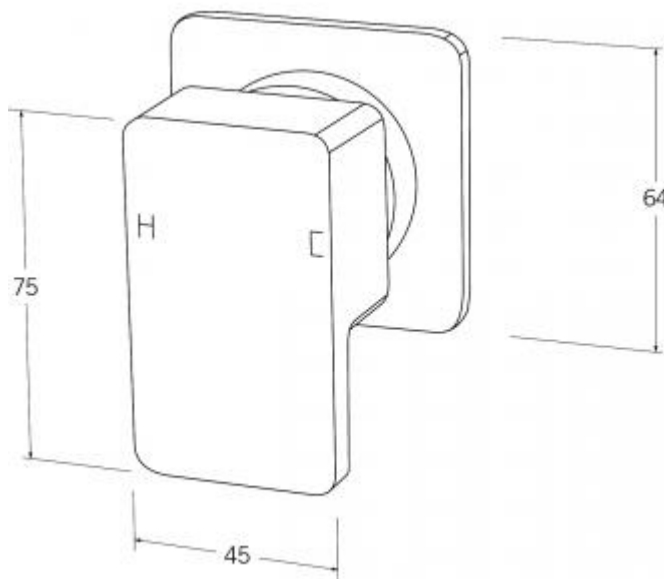

- Code: SUB-16
- Superior Quality Australian Made
- Various Finishes
- 15 Year Warranty