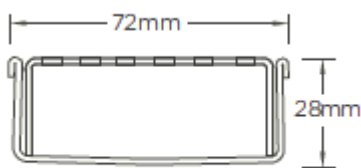

**SMN-01**

Made to Length

**SMN-02**

Made to Length

A world first in architectural linear grates, the partnership with Marc Newson has created a new decorative solution for wet areas, incorporating Newson's signature tessellated hexagonal pattern.