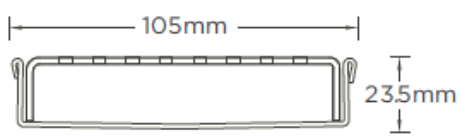

**SMN-01**

Made to Length

**SMN-02**

Made to Length

A world first in architectural linear grates, the partnership with Marc Newson has created a new decorative solution for wet areas, incorporating Newson's signature tessellated hexagonal pattern.