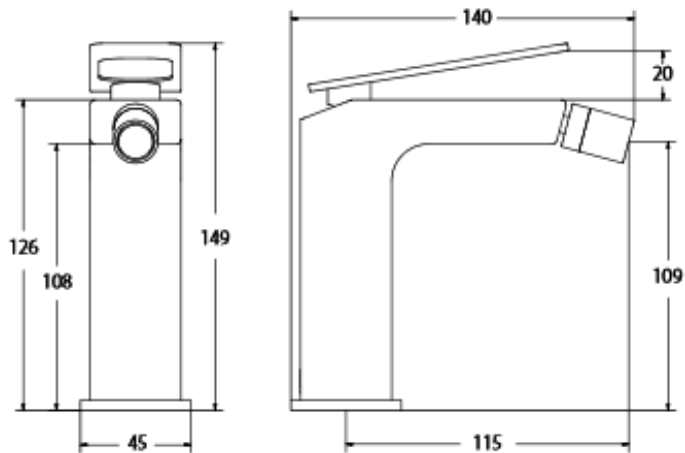

KELLY HOPPEN  IB RUBINETTERIE

KELLY HOPPEN Bidet Mixer

- **CODE: PACO-95**
- **Kelly Hoppen Bidet Mixer**
- **Italian Made & Designed**
- **Available in Polished Chrome**
- **WELS Rating 5 Star**
- **Australian Standard (SAI)**
- **AS/NZS 3718:2003**