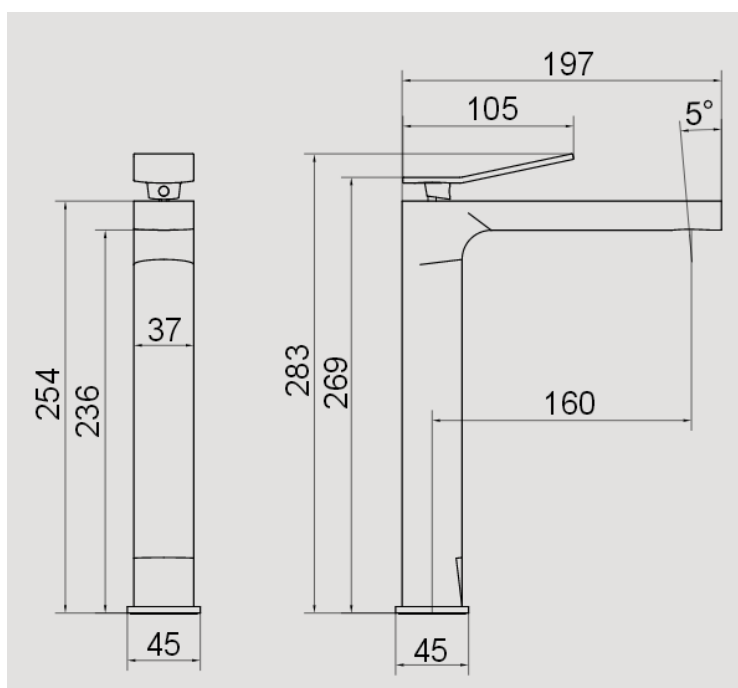

paco jaansõn

- CODE – PACO-72
- Polished Chrome Finish
- 5 Star 5L/min WELS Rating
- Australian Standards