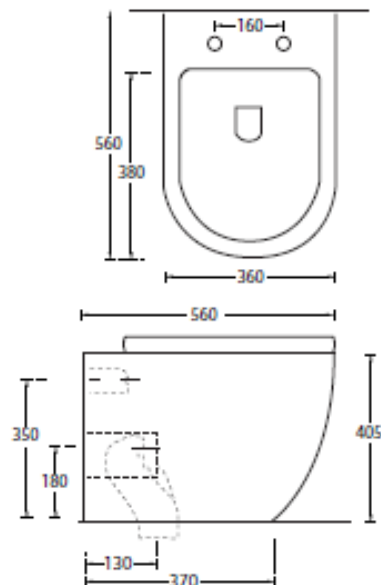

paco jaansõn

BELIG

560mm Wall Faced Pan White

Product Code: PACO-135

Dimensions

360mm (w) x 560mm (d) x 405mm (h)

DESCRIPTION

Soft Sumptuous curves are the hallmark of the Belig Pan. Smooth lines enable ease of cleaning, while its curvacous nature helps to create a modern setting in any bathroom.

Each item has it's own language , the final result is determined by the connection between form and concept.

Quality and comfort.

Features

Suitable with Concealed Cistern

P-Trap 180mm

Strap 130mm - AU-003 (Optional)