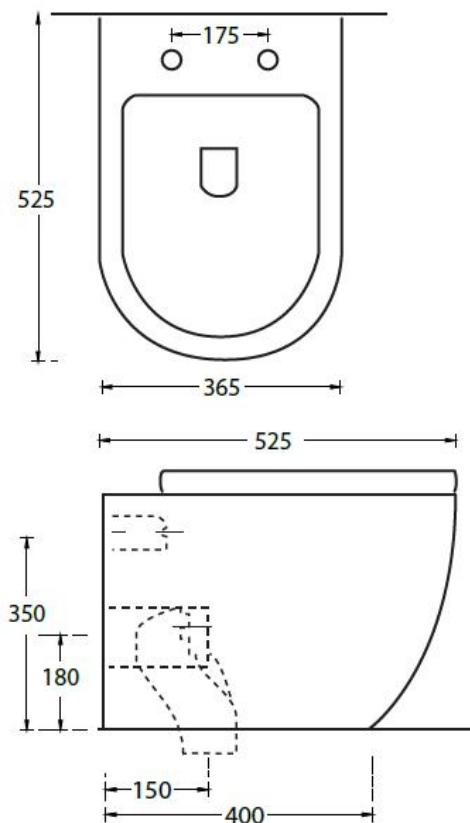

Dimensions

365mm (w) x 525mm (d) x 420mm (h)

- CODE – PACO-112
- Dimensions :525x365x420mm
- Italian Designed & Manufactured
- Soft Close Seat
- S Trap 150mm
- P Trap 180mm