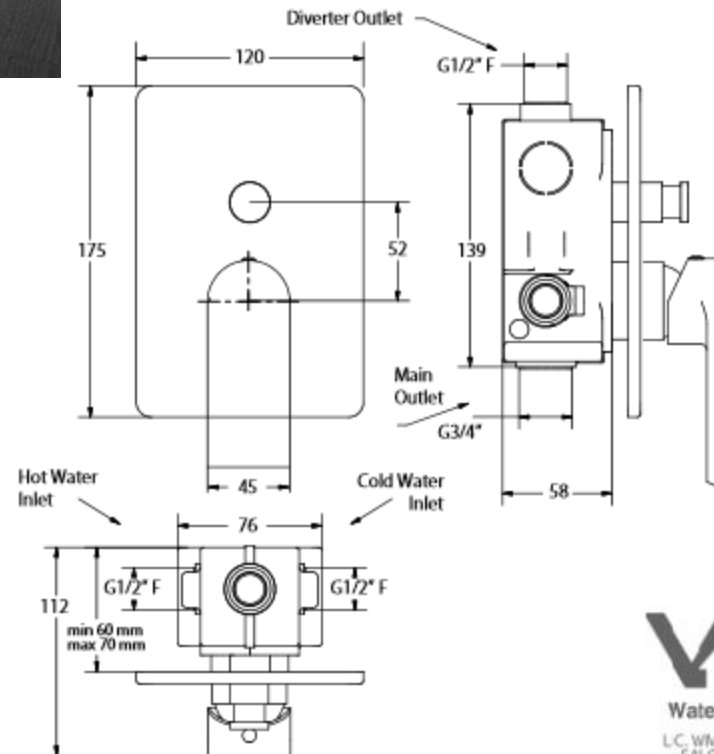

KELLY HOPPEN
Diverter Wall Mixer - Square

- **CODE: PACO-108**
- **Kelly Hoppen Diverter Wall Mixer - Square**
- **Italian Made & Designed**
- **Available in Polished Chrome**
- **WELS Rating 5 Star**
- **Australian Standard (SAI)**
- **AS/NZS 3718:2003**