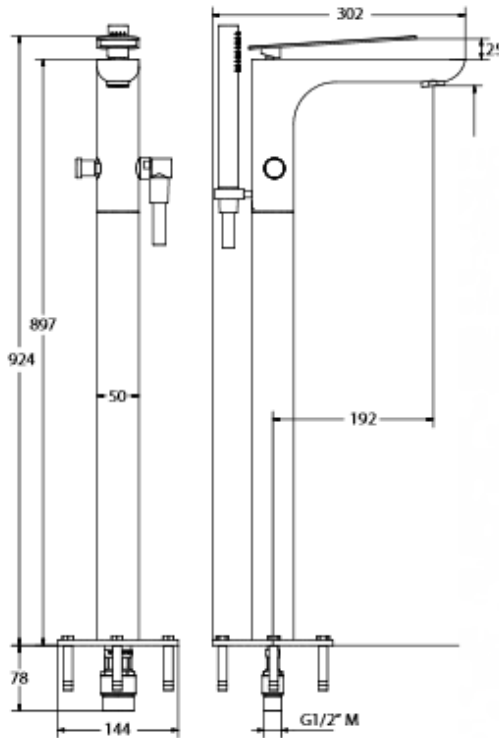

KELLY HOPPEN  IB RUBINETTERIE

KELLY HOPPEN Freestanding Bath Filler

- **CODE: PACO-101**
- **Kelly Hoppen Freestanding Bath Filler**
- **Italian Made & Designed**
- **Available in Polished Chrome**
- **WELS Rating 5 Star**
- **Australian Standard (SAI)**
- **AS/NZS 3718:2003**