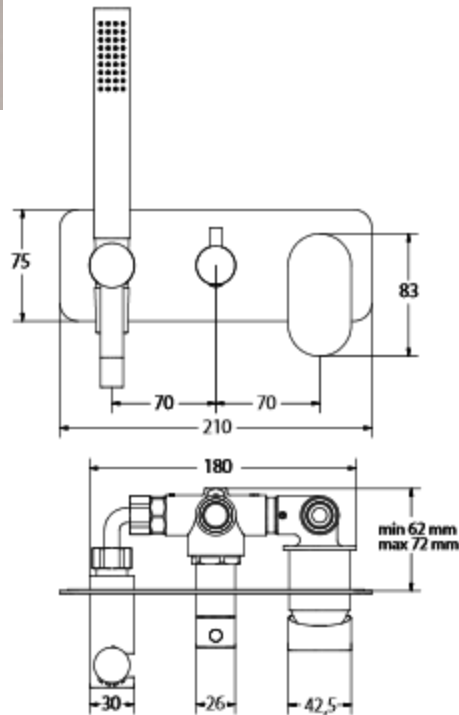

KELLY HOPPEN  IB RUBINETTERIE

KELLY HOPPEN Hand Shower Mixer With 2 Outlets

- **CODE: PACO-100**
- **Kelly Hoppen Hand Shower Mixer With 2 Outlets**
- **Italian Made & Designed**
- **Available in Polished Chrome**
- **WELS Rating 5 Star**
- **Australian Standard (SAI)**
- **AS/NZS 3718:2003**