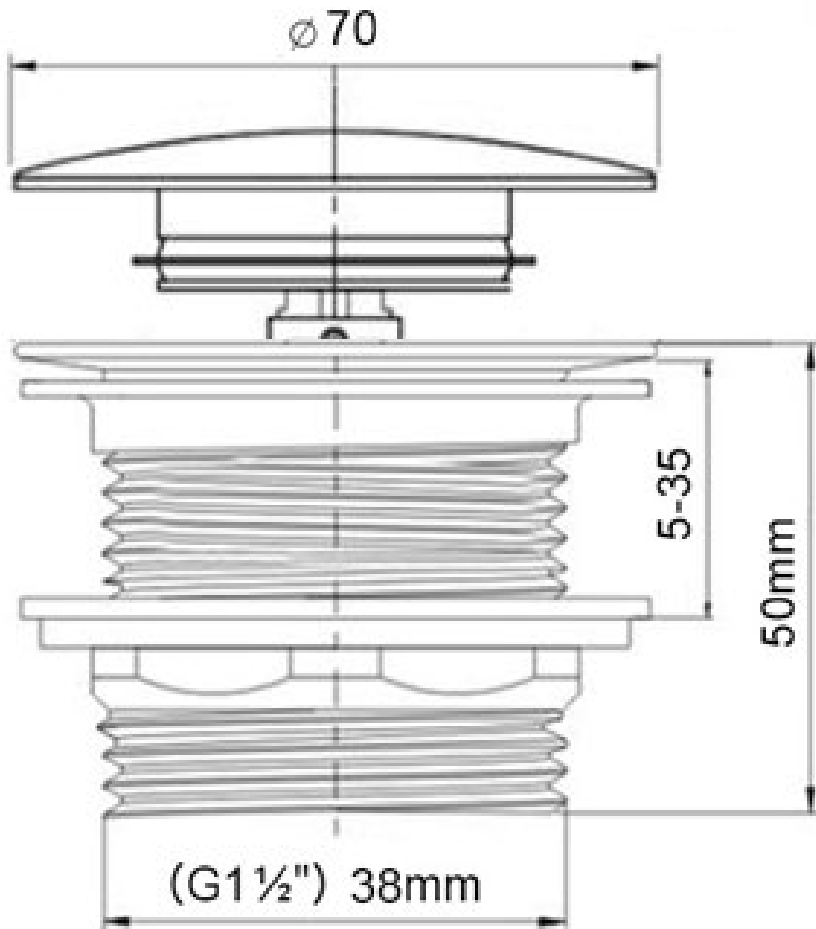

moda

Code: P3

Warranty: 1 Year

Features:

- Italian Design & Engineering
- DR Brass
- Chrome Finish
- 40mm waste
- Australian Standard (SAI)
AS/NZS 3718:2003

ACS
DESIGNER BATHROOMS

1300 898 889

www.acsbathrooms.com.au