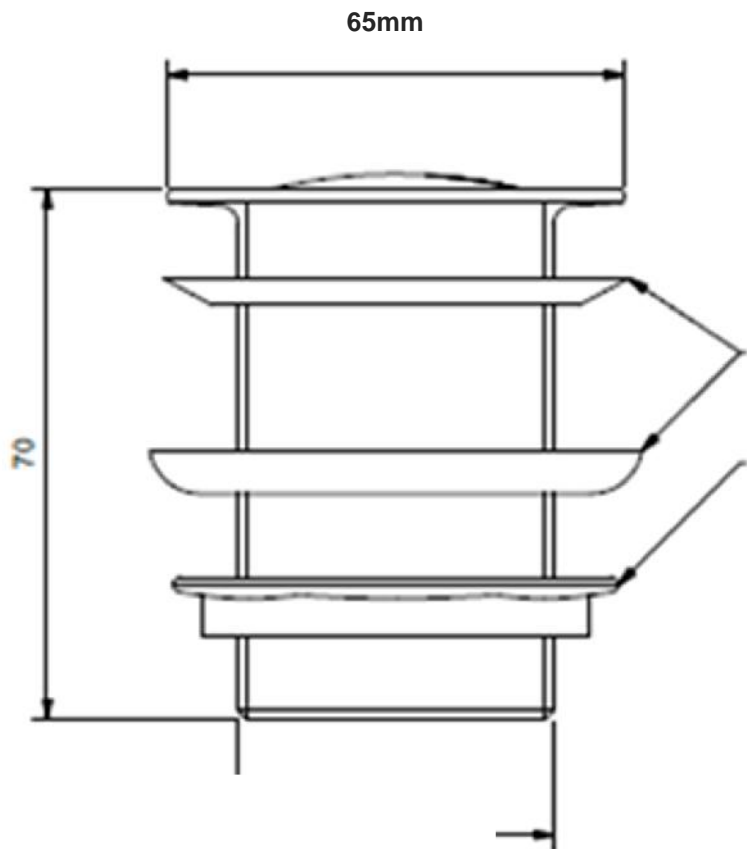

- Code: P2MW
- POP UP WASTE FOR BASINS
- 32mm No Overflow
- Made from Brass with White Matt Finish
- Australian Standards Compliant

www.acsbathrooms.com.au