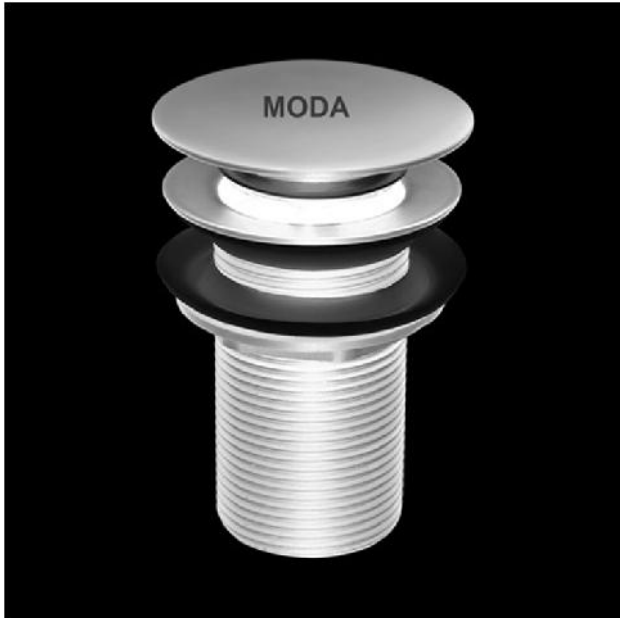

The last bastion of privacy, a space of peace and tranquillity, your Bathroom
Enjoy the look and feel of our European Bathroom fittings and fixtures.
Designed and made to the highest International and Australian standards.

moda

BASIN POP Up Waste

SYDNEY
Woollahra
163 Edgecliff Road
Woollahra NSW 2025
T 02 9386 9809

Crows Nest
113a Willoughby Rd
Crows Nest NSW 2065
T 02 9460 6111

MELBOURNE
Richmond
229 Swan Street
Richmond VIC 3121
T 03 9428 9996