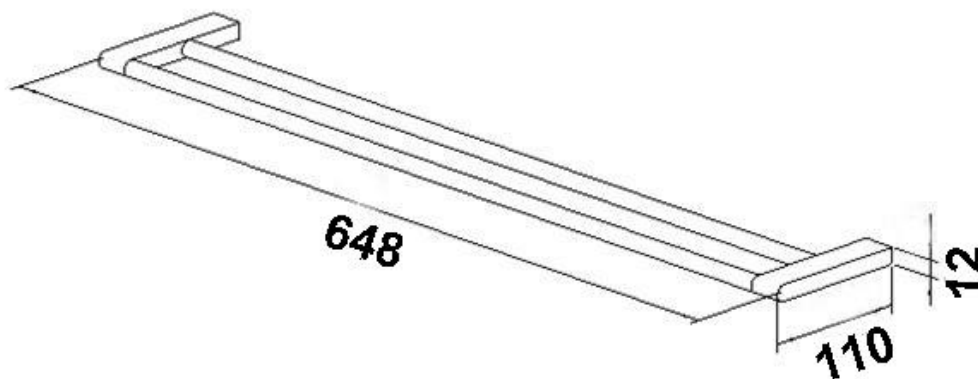

## DOUBLE TOWEL RAIL – 600mm

- **Code: ICON-03**
- **Superior Quality**
- **DR Brass Construction**
- **Polished Chrome**

[www.acsbathrooms.com.au](http://www.acsbathrooms.com.au)