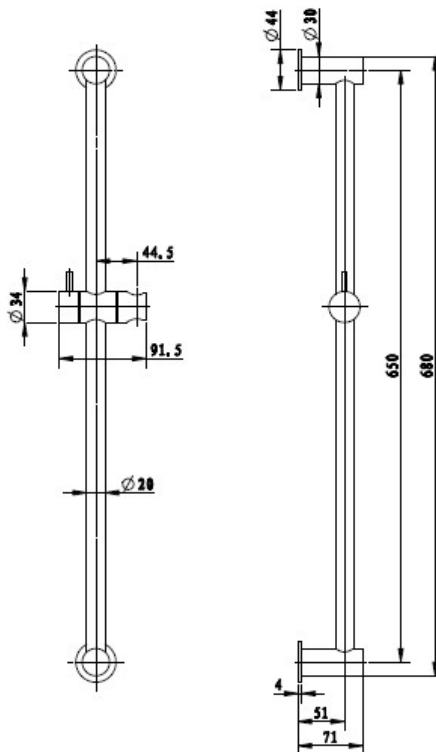

The last bastion of privacy, a space of peace and tranquillity, your Bathroom
Enjoy the look and feel of our European Bathroom fittings and fixtures.
Designed and made to the highest International and Australian standards.

motivo

DESIGNER RAIL SHOWER

SYDNEY
Woollahra
163 Edgecliff Road
Woollahra NSW 2025
T 02 9386 9809

Crows Nest
113A Willoughby Road
Crows Nest NSW 2065
T 02 9460 6111

MELBOURNE
Richmond
229 Swan Street
Richmond VIC 3121
T 03 9428 9996

QUEENSLAND
Fortitude Valley
Shop 2, 826 Ann Street
Fortitude Valley QLD 4006
T 07 3852 6363

- Code: HS3B
- Designer Rail 2 Jet Hand Shower
- Superior Quality
- Rail - DR Brass Construction
- Rail - Polished Chrome
- WELS Rating 3 Star
- 9 Litres per minute
- WELS Licence Number: 1690
- WELS Registration No: S11924
- Australian Standard (SAI)
- AS/NZS 3718:2003