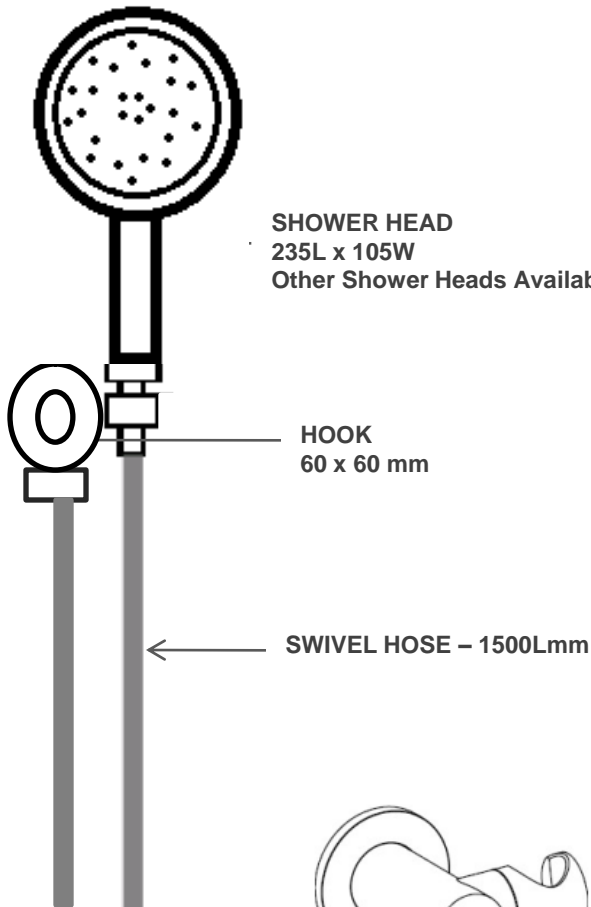

SHOWER HEAD
235L x 105W
Other Shower Heads Available

HOOK
60 x 60 mm

SWIVEL HOSE - 1500Lmm