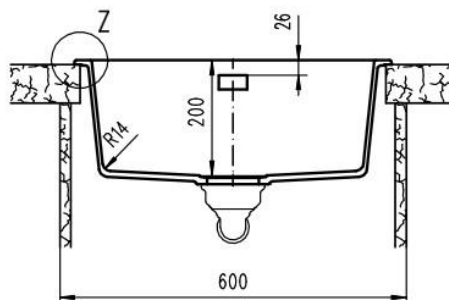

The heart of every home, your Kitchen
Enjoy the look and feel of our European Kitchen fittings and fixtures.
Designed and made to the highest International and Australian Standards.

SCHOCK NANOGRANITE SINK
UNDERMOUNT LARGE SINGLE BOWL
Overall Size – 550W x 430D x 200H mm
Bowl Sizes: 490W x 370D x 195H mm

T 02 9882 2044

MELBOURNE

Richmond

229 Swan Street

Richmond VIC 3121

T 03 9428 9996

- Code: **GES-69D**
- **Undermount Large Single Bowl configuration**
- **Drop In/ Undermount Kitchen Sink**
- **Material - Reconstituted Stone**
- **Bronze Colour**
- **Australian Standard (SAI)**
- **AS/NZS 3718:2003**