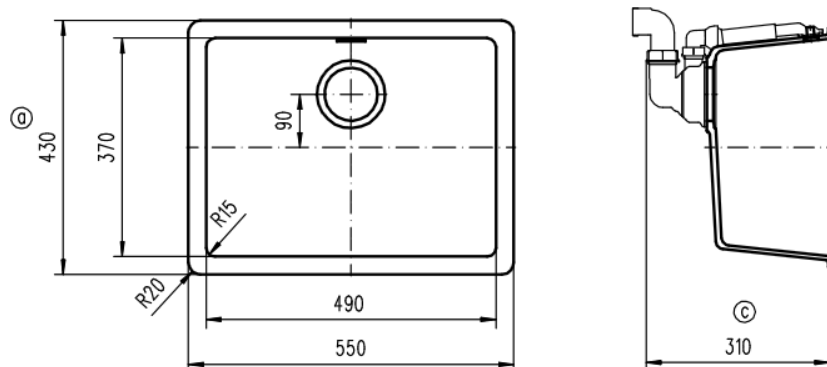

The heart of every home, your Kitchen
Enjoy the look and feel of our European Kitchen fittings and fixtures.
Designed and made to the highest International and Australian Standards.

SCHOCK NANOGRANITE SINK
UNDERMOUNT LARGE SINGLE BOWL
Overall Size – 550W x 430D x 200H mm
Bowl Sizes: 490W x 370D x 195H mm

T 02 9882 2044

MELBOURNE

Richmond

229 Swan Street

Richmond VIC 3121

T 03 9428 9996

- Code: **GES-69D**
- **Undermount Large Single Bowl configuration**
- **Drop In/ Undermount Kitchen Sink**
- **Material - Reconstituted Stone**
- **Bronze Colour**
- **Australian Standard (SAI)**
- **AS/NZS 3718:2003**