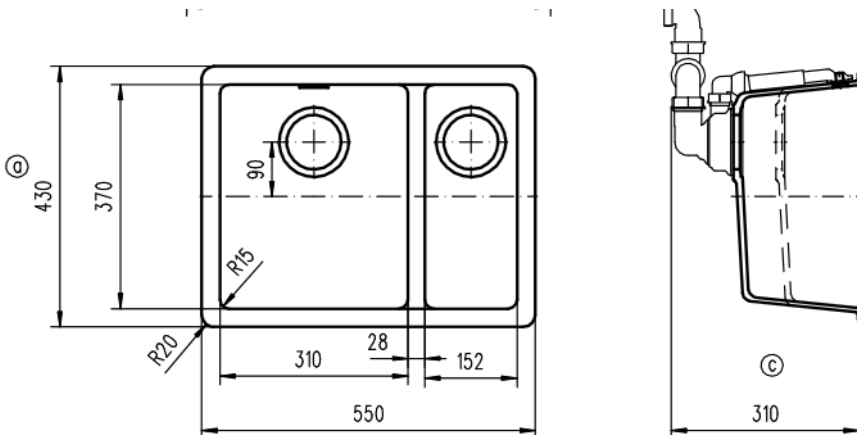

Chatswood
 Unit 36/28 Barcoo Street
 Chatswood NSW 2067
 T 02 9882 2044

MELBOURNE
 Richmond
 229 Swan Street
 Richmond VIC 3121
 T 03 9428 9996

**SCHOCK NANOGRANITE SINK
 1 & 1/3 BOWL**

Overall Size – 550W x 430D x 205H mm
**Bowl Sizes: 310W x 370D x 200H mm &
 152W x 370WDx 130H mm**

- Code: GES-18C
- 1 & 1/3 Bowl configuration
- Drop In/ Undermount Kitchen Sink
- Material - Reconstituted Stone
- Polaris White Colour
- Australian Standard (SAI)
- AS/NZS 3718:2003