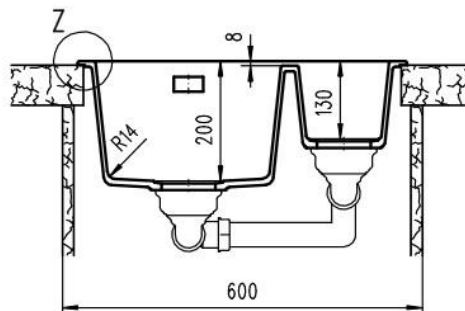

Chatswood
 Unit 36/28 Barcoo Street
 Chatswood NSW 2067
 T 02 9882 2044

MELBOURNE
 Richmond
 229 Swan Street
 Richmond VIC 3121
 T 03 9428 9996

**SCHOCK NANOGRANITE SINK
 1 & 1/3 BOWL**

Overall Size – 550W x 430D x 205H mm
**Bowl Sizes: 310W x 370D x 200H mm &
 152W x 370WDx 130H mm**

- Code: GES-18C
- 1 & 1/3 Bowl configuration
- Drop In/ Undermount Kitchen Sink
- Material - Reconstituted Stone
- Polaris White Colour
- Australian Standard (SAI)
- AS/NZS 3718:2003