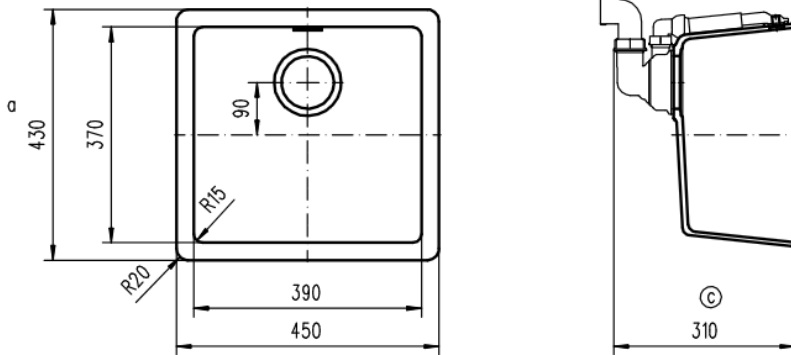

Chatswood
 Unit 36/28 Barcoo Street
 Chatswood NSW 2067
 T 02 9882 2044

MELBOURNE
 Richmond
 229 Swan Street
 Richmond VIC 3121
 T 03 9428 9996

**SCHOCK NANOGRANITE SINK
 SINGLE BOWL**
Overall Size – 450W x 430D x 200H mm
Bowl Sizes: 390W x 370D x 194D mm

- Code: GES-15D
- Single Bowl configuration
- Drop In/ Undermount Kitchen Sink
- Material - Reconstituted Stone
- Bronze Colour
- Australian Standard (SAI)
- AS/NZS 3718:2003