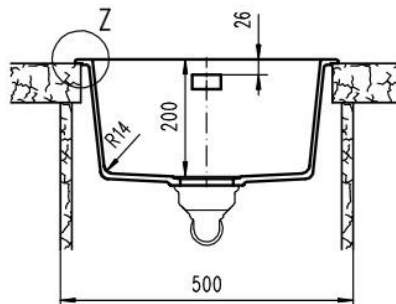

Chatswood
 Unit 36/28 Barcoo Street
 Chatswood NSW 2067
 T 02 9882 2044

MELBOURNE
 Richmond
 229 Swan Street
 Richmond VIC 3121
 T 03 9428 9996

**SCHOCK NANOGRANITE SINK
 SINGLE BOWL**
Overall Size – 450W x 430D x 200H mm
Bowl Sizes: 390W x 370D x 194D mm

- Code: GES-15D
- Single Bowl configuration
- Drop In/ Undermount Kitchen Sink
- Material - Reconstituted Stone
- Bronze Colour
- Australian Standard (SAI)
- AS/NZS 3718:2003