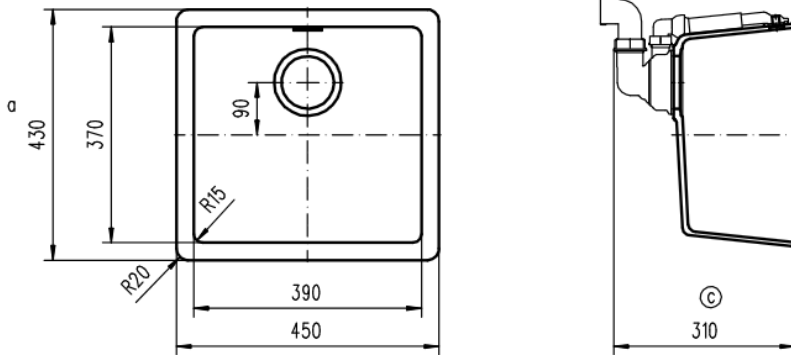

The heart of every home, your Kitchen
 Enjoy the look and feel of our European Kitchen fittings and fixtures.
 Designed and made to the highest International and Australian Standards.

**SCHOCK NANOGRANITE SINK
 SINGLE BOWL**
Overall Size – 450W x 430D x 200H mm
Bowl Sizes: 390W x 370D x 194D mm

- Code: **GES-15B**
- **Single Bowl configuration**
- **Drop In/ Undermount Kitchen Sink**
- **Material - Reconstituted Stone**
- **Stone Colour**
- **Australian Standard (SAI)**
- **AS/NZS 3718:2003**