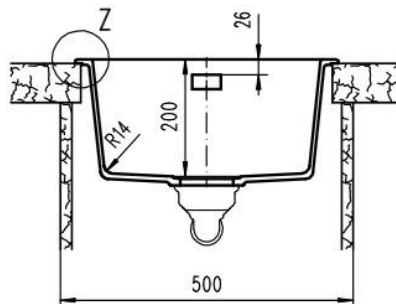

The heart of every home, your Kitchen
 Enjoy the look and feel of our European Kitchen fittings and fixtures.
 Designed and made to the highest International and Australian Standards.

**SCHOCK NANOGRANITE SINK
 SINGLE BOWL**
Overall Size – 450W x 430D x 200H mm
Bowl Sizes: 390W x 370D x 194D mm

- Code: **GES-15B**
- **Single Bowl configuration**
- **Drop In/ Undermount Kitchen Sink**
- **Material - Reconstituted Stone**
- **Stone Colour**
- **Australian Standard (SAI)**
- **AS/NZS 3718:2003**