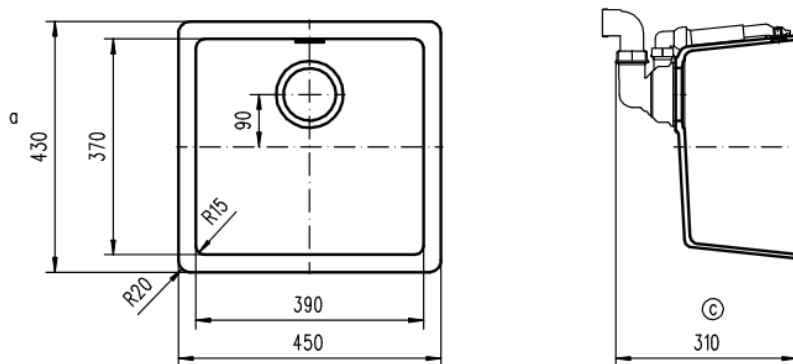

229 Swan Street

Richmond VIC 3121

T 03 9428 9996

**SCHOCK NANOGRANITE SINK
SINGLE BOWL**
Overall Size – 450W x 430D x 200H mm
Bowl Sizes: 390W x 370D x 194D mm

- Code: GES-15A
- Single Bowl configuration
- Drop In/ Undermount Kitchen Sink
- Material - Reconstituted Stone
- Metallic Colour
- Australian Standard (SAI)
- AS/NZS 3718:2003