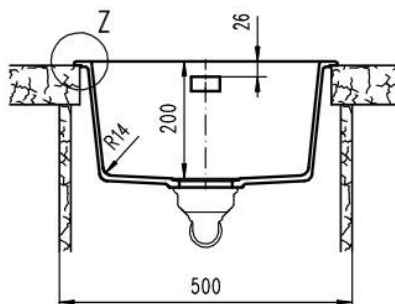

229 Swan Street

Richmond VIC 3121

T 03 9428 9996

**SCHOCK NANOGRANITE SINK
SINGLE BOWL**
Overall Size – 450W x 430D x 200H mm
Bowl Sizes: 390W x 370D x 194D mm

- Code: GES-15A
- Single Bowl configuration
- Drop In/ Undermount Kitchen Sink
- Material - Reconstituted Stone
- Metallic Colour
- Australian Standard (SAI)
- AS/NZS 3718:2003