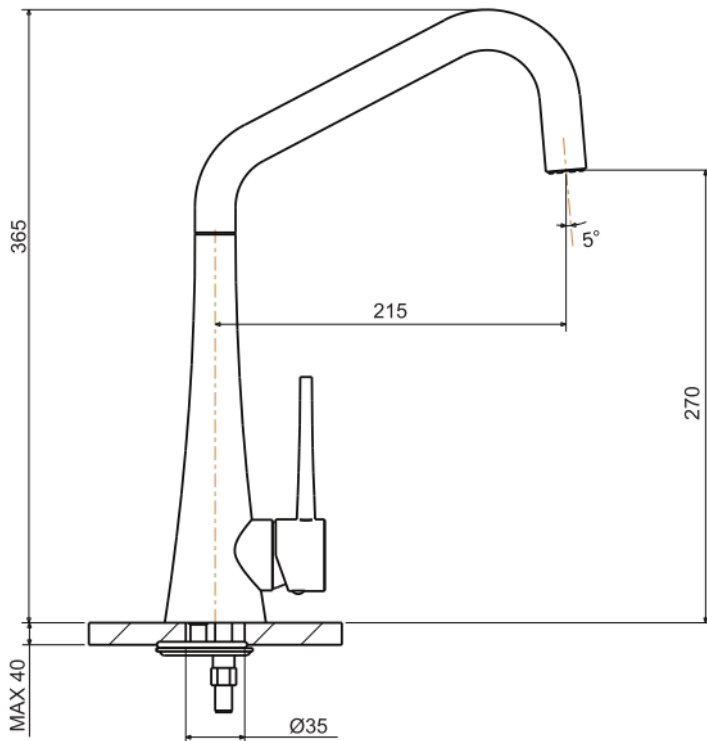

- Code: GES-12
- Superior Quality
- DR Brass Construction
- Powder Coated Brass
- WELS Rating: 5 Star
- Australian Standard (SAI)
- AS/NZS 3718:2003

www.acsbathrooms.com.au