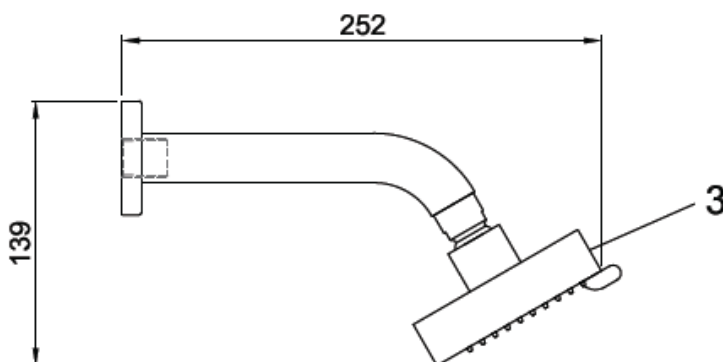

NAVORA Wall Shower – 5 Function

- **GES-09**
- **Superior Quality**
- **DR Brass Construction**
- **Polished Chrome**
- **WELS Approved**
- **Australian Standard (SAI)**
- **AS/NZS 3718:2003**

SYDNEY
Woollahra
163 Edgecliff Road
Woollahra NSW 2025
T 02 9386 9809